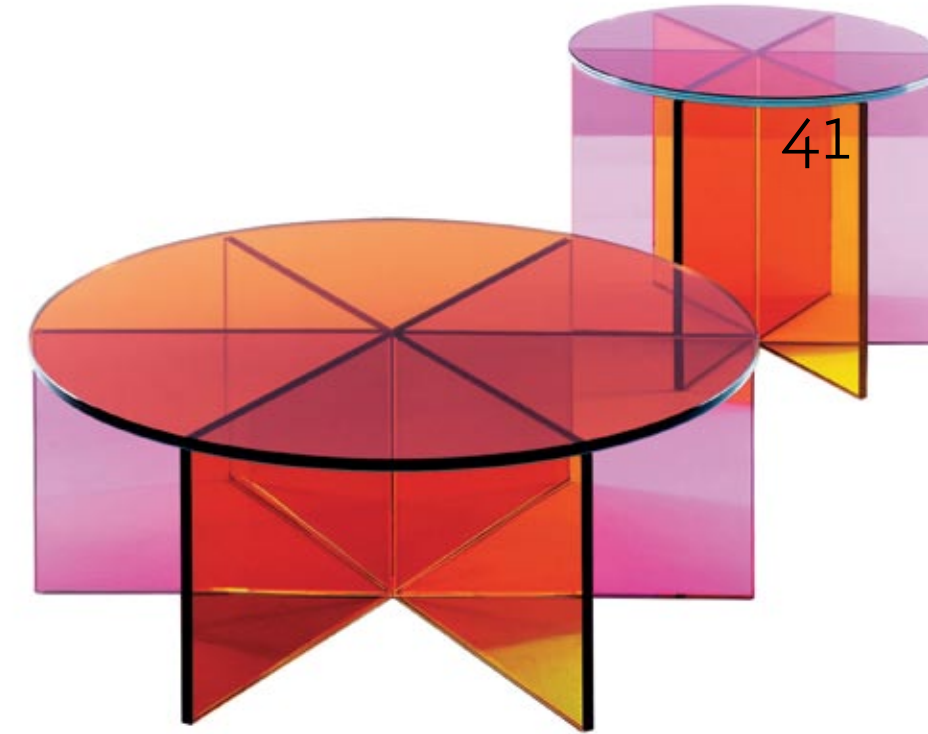

Glas Italia

Glas Italia is a leading manufacturer of glass products that are equally as stunning as they are technologically ground-breaking. As a company, they have experimented with innovative processes to produce beautiful pieces that are pure in form and aesthetic. From mirrors to end tables, dining tables to desks, Glas Italia can create an entire living space made solely from glass with a quality that is without equal. The craftsmanship of each piece is remarkable - precise yet elegant.

thresholdfurniture.com